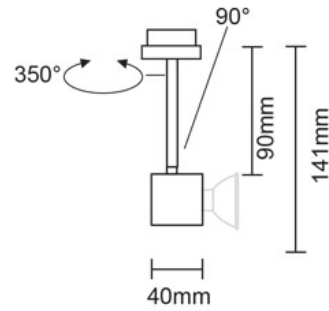

SCOBO / SPOT GU10 DLR - CEILING LUMINAIRES

BRUCK.

SCOBO / SPOT GU10 DLR

860250sw

SCOBO / SPOT GU10 DLR

- 860250mcgy  mattchrome (mcgy)
- 860250ch  chrome
- 860250sw  black

Family

SCOBO / SPOT GU10 DLR

Design

Surface matt chrome-plated
Casing made out of aluminium
Joint integrated in the lamp head

Product data

Art.-No.: 860250sw
Safety class: I
Lamp type
Lamp type: QPAR 51
Power: max. 42 W
Socketed: GU10