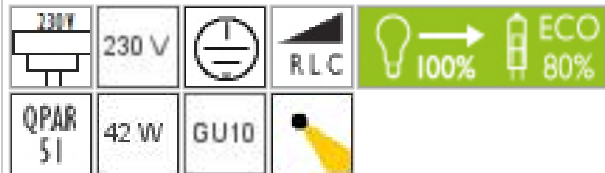

SCOBO / SPOT GU10 DLR - CEILING LUMINAIRES

BRUCK.

SCOBO / SPOT GU10 DLR

860250sw

SCOBO / SPOT GU10 DLR

- 860250mcgy  mattchrome (mcgy)
- 860250ch  chrome
- 860250sw  black

Family

SCOBO / SPOT GU10 DLR

Design

Surface matt chrome-plated
Casing made out of aluminium
Joint integrated in the lamp head

Product data

Art.-No.: 860250sw
Safety class: I
Lamp type
Lamp type: QPAR 51
Power: max. 42 W
Socketed: GU10