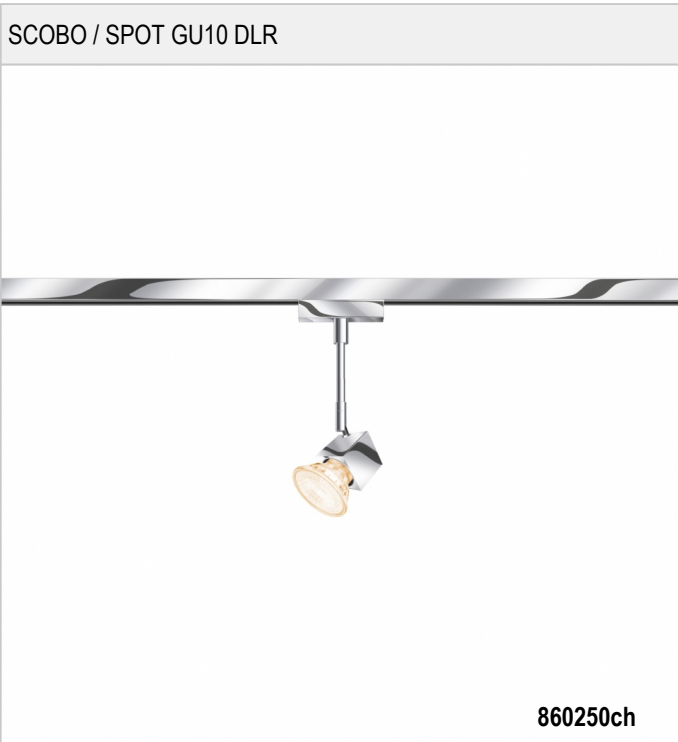

SCOBO / SPOT GU10 DLR - CEILING LUMINAIRES

BRUCK.

SCOBO / SPOT GU10 DLR

✘ 860250mcgy		matchrome (mcgy)
✘ 860250ch		chrome
✘ 860250sw		black

SCOBO / SPOT GU10 DLR

Design
 Surface matt chrome-plated
 Casing made out of aluminium
 Joint integrated in the lamp head

	230 V		
QPAR 51	42 W	GU10	

Product data
 Art.-No.: 860250ch
 Safety class: I
Lamp type
 Lamp type: QPAR 51
 Power: max. 42 W
 Socked: GU10
Designer: Achim Bredin