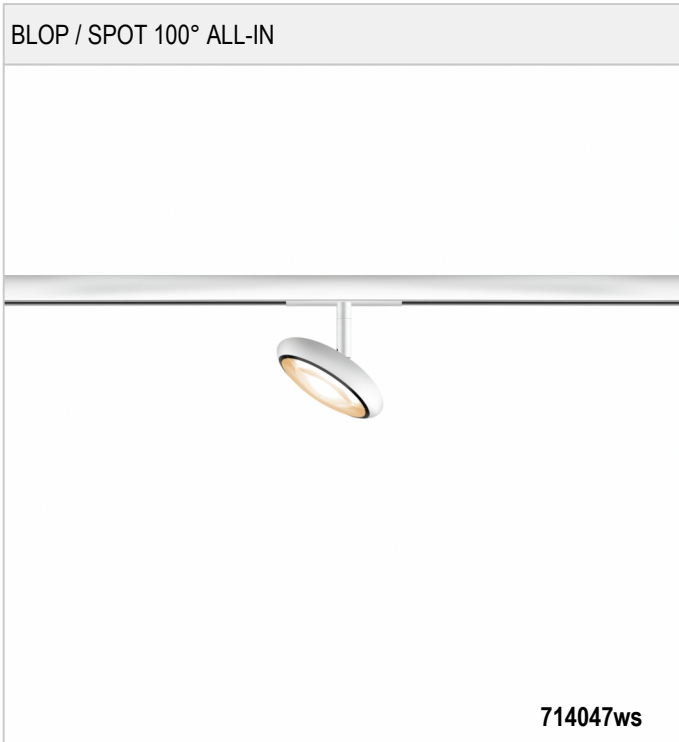

# BLOP / SPOT 100° ALL-IN - AC OE PENDANT LUMINAIRES

**BRUCK.**

BLOP / SPOT 100° ALL-IN

230 V		IP20	 R.C		LED
	12 W	min. 950 lm	2700K	CRI 90	100°

**Product data**

Art.-No.: 714047ws  
 Safety class: II

**Lamp type**

Lamp type: LED  
 Power: max. 12 W  
 Luminous flux (lm): min. 950  
 Lichttemperatur: 2700K  
 Color rendering: CRI 90

**Designer:** Dirk Wortmeyer

BLOP / SPOT 100° ALL-IN

714047ws		white
714047mcgy		mattchrome (mcgy)
714047ch		chrome
714047sw		black
714047hw		champagne, white
714047hb		champagne, black