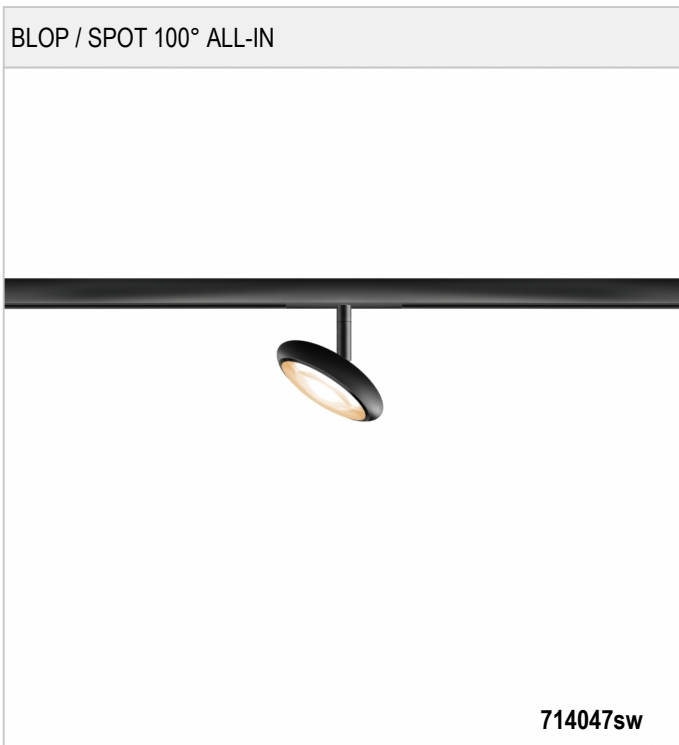

BLOP / SPOT 100° ALL-IN - AC OE PENDANT LUMINAIRES

BRUCK.

BLOP / SPOT 100° ALL-IN

230 V		IP20	 R.C		LED
	12 W	min. 950 lm	2700K	CRI 90	100°

Product data

Art.-No.: 714047sw
 Safety class: II

Lamp type

Lamp type: LED
 Power: max. 12 W
 Luminous flux (lm): min. 950
 Lichttemperatur: 2700K
 Color rendering: CRI 90

Designer: Dirk Wortmeyer

BLOP / SPOT 100° ALL-IN

714047ws		white
714047mcgy		mattchrome (mcgy)
714047ch		chrome
714047sw		black
714047hw		champagne, white
714047hb		champagne, black