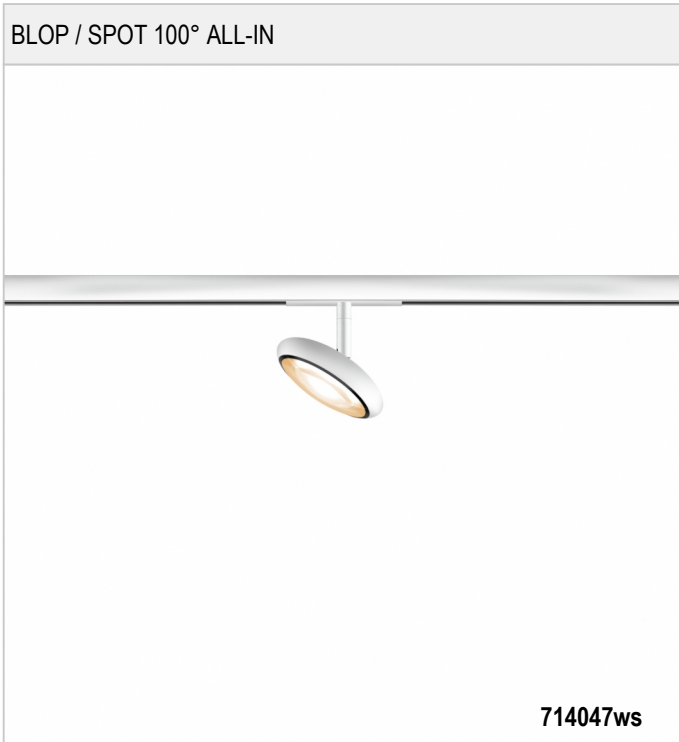

BLOP / SPOT 100° ALL-IN - AC OE PENDANT LUMINAIRES

BLOP / SPOT 100° ALL-IN

230 V		IP20	 R.C		LED
	12 W	min. 950 lm	2700K	CRI 90	100°

Product data

Art.-No.: 714047ws
 Safety class: II

Lamp type

Lamp type: LED
 Power: max. 12 W
 Luminous flux (lm): min. 950
 Lichttemperatur: 2700K
 Color rendering: CRI 90

Designer: Dirk Wortmeyer

BLOP / SPOT 100° ALL-IN

714047ws		white
714047mcgy		mattchrome (mcgy)
714047ch		chrome
714047sw		black
714047hw		champagne, white
714047hb		champagne, black