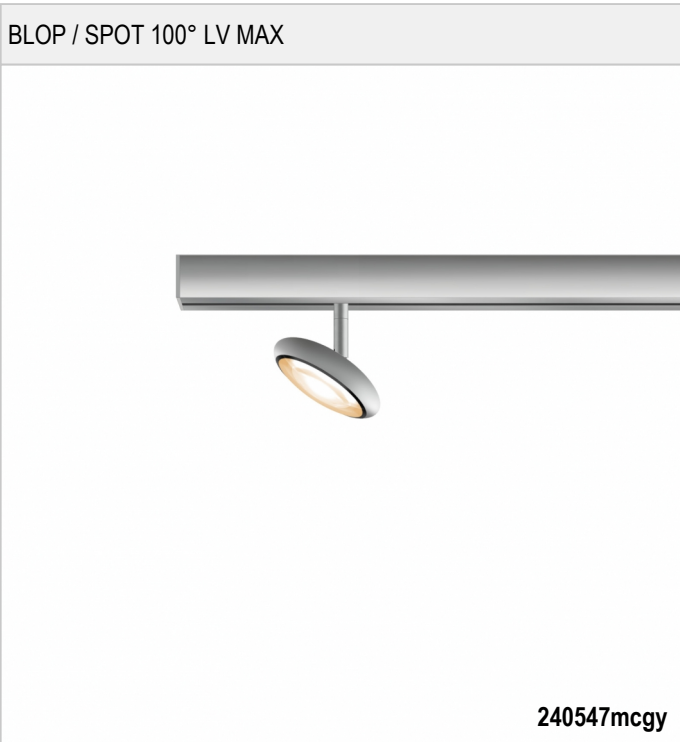

# BLOP / SPOT 100° LV MAX - PLUG SPOTLIGHTS

BLOP / SPOT 100° LV MAX

240547ch		chrome
240547mcgy		mattchrome (mcgy)
240547sw		black
240547ws		white

BLOP / SPOT 100° LV MAX

stecker_21.jpg	0 V	350 mA		IP20		LED
	12 W	min. 1200 lm	2700K	CRI 90	100°	

**Product data**

Art.-No.: 240547mcgy  
 Safety class: III

**Lamp type**

Lamp type: LED  
 Power: max. 12 W  
 Luminous flux (lm): min. 1200  
 Lichttemperatur: 2700K  
 Color rendering: CRI 90

**Designer:** Dirk Wortmeyer